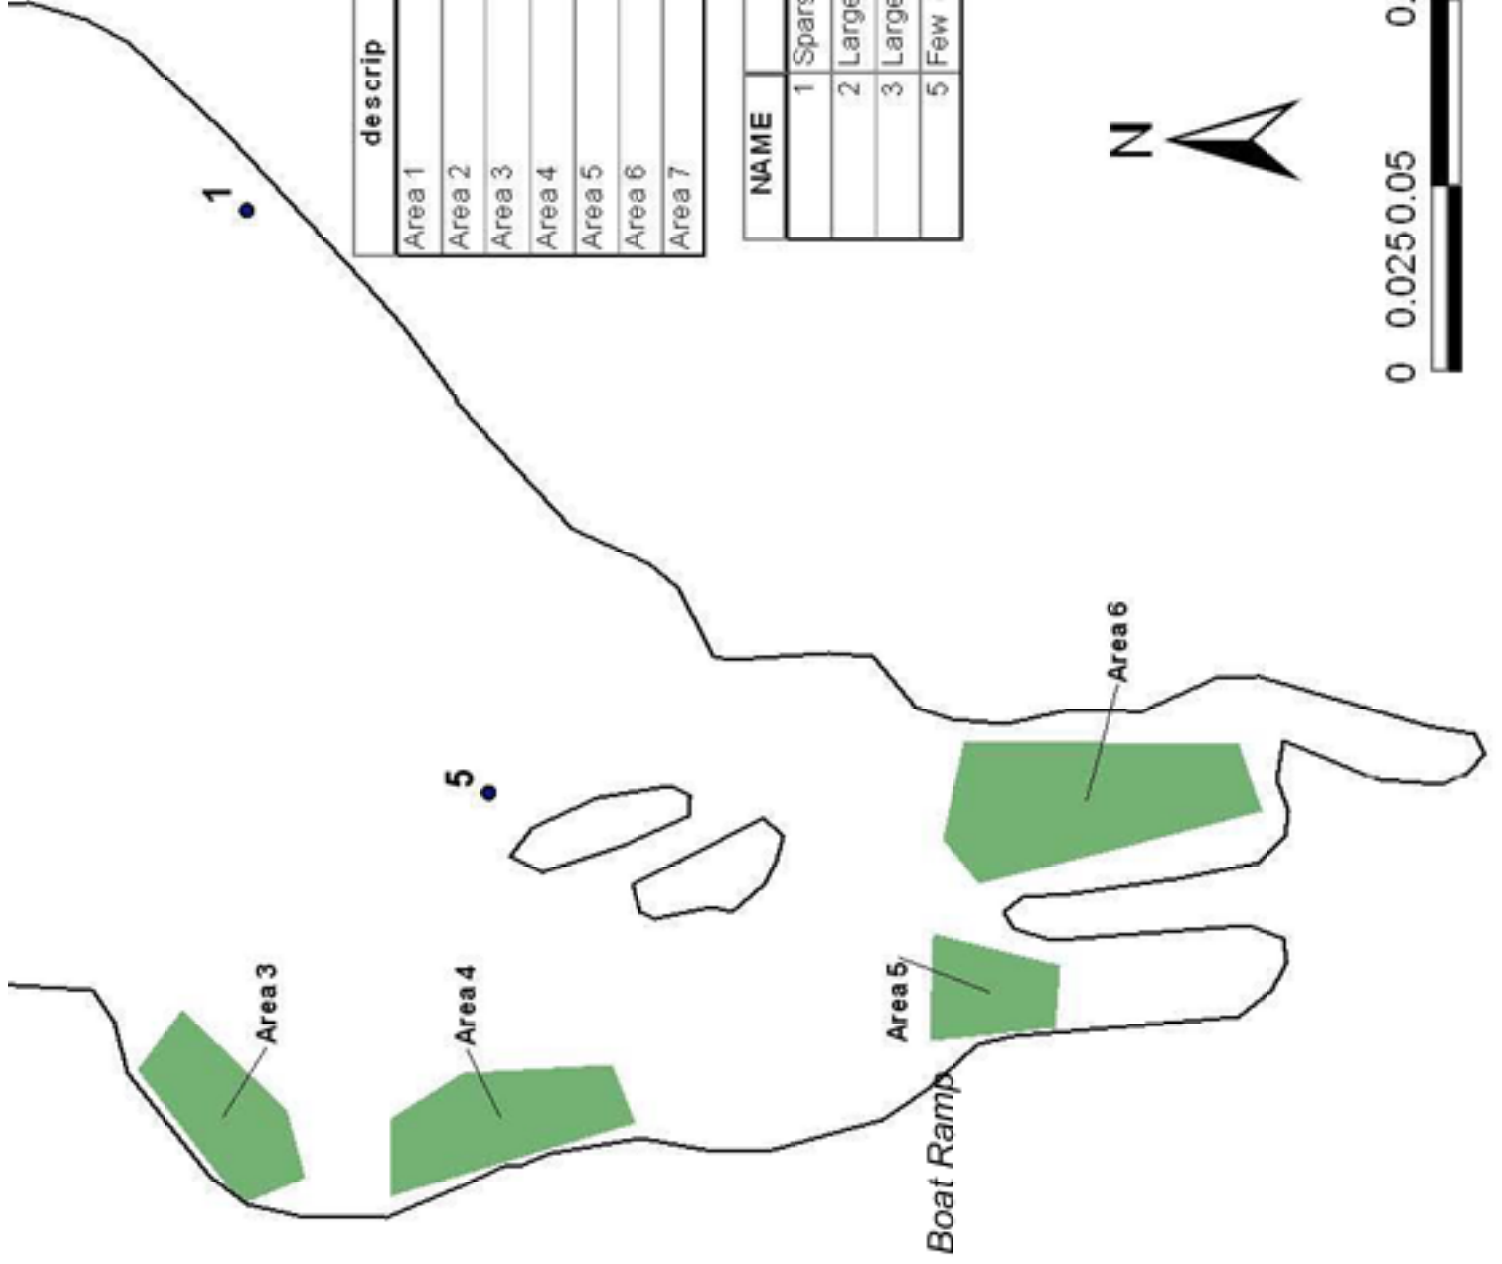

Rocky Pond South  
Please Mark Milfoil with "x's"

descrip	percentcov	Acres
Area 1	85	4.245383
Area 2	25	0.187547
Area 3	10	0.727455
Area 4	50	0.906004
Area 5	60	0.505809
Area 6	60	1.519794
Area 7	10	0.172414

NAME	descrip	percentcov
1	Sparse growth	5
2	Large patch	50
3	Large patch	50
5	Few clumps	20